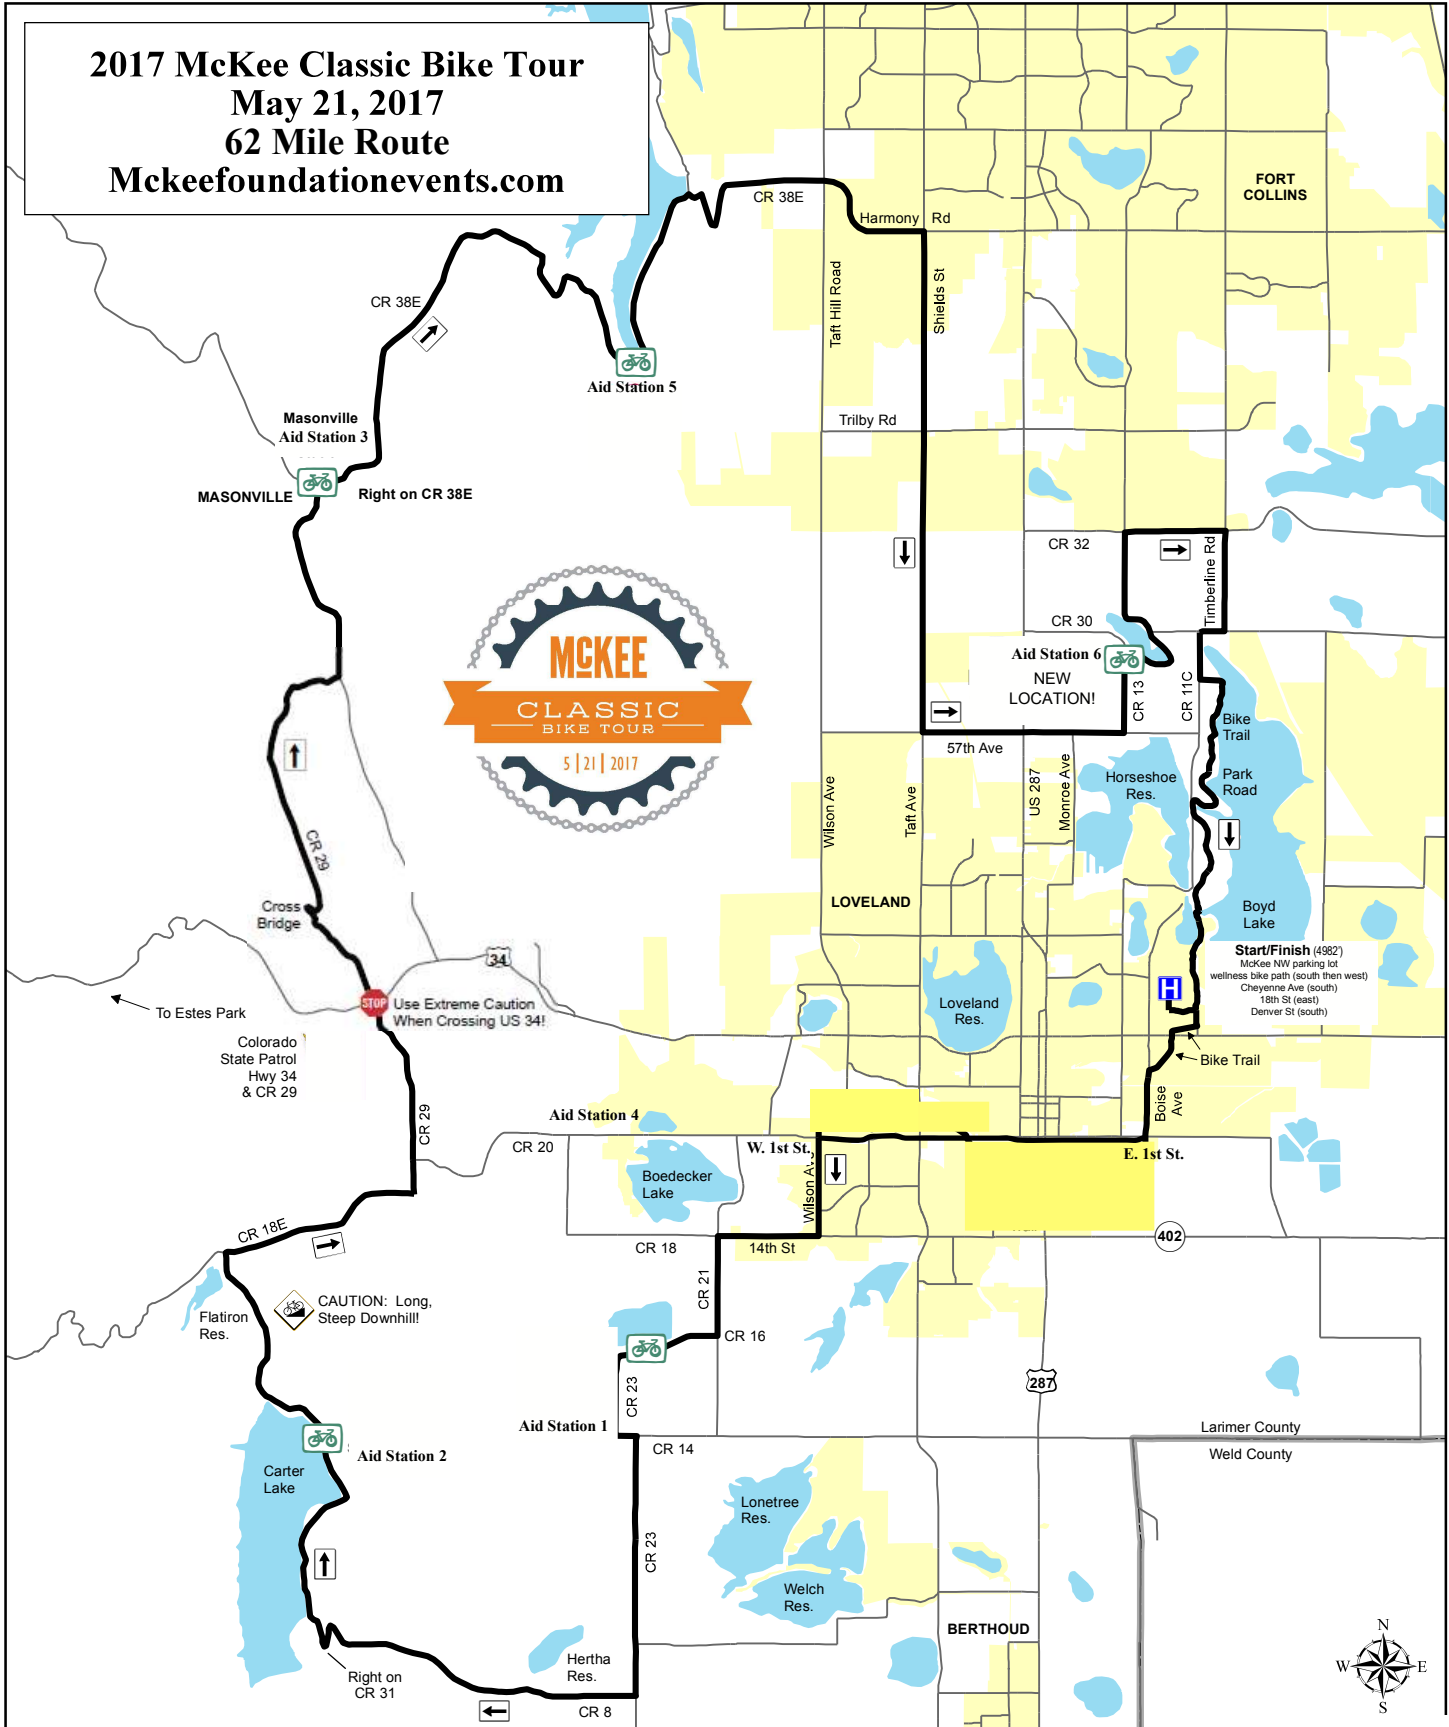

**2017 McKee Classic Bike Tour**  
**May 21, 2017**  
**62 Mile Route**  
**Mckeefoundationevents.com**

Download the 62 Route on your smartphone!  
 Search "McKee Classic"  

More info: [Darci@siloevent.com](mailto:Darci@siloevent.com), 970-430-6570